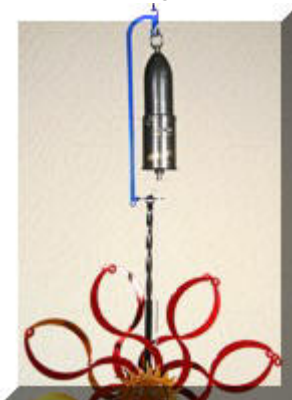

EyTwisters™ (Patent Pending)

Add a decorative twist of expression to your garden or patio with the latest trend in décor. EyTwisters™ are kinetically powered by the wind with two arms which rotate in opposite directions to create an optical illusion. Released exclusively by Next Innovations, LTD., EyTwisters™ are made from durable powder coated laser cut steel using the same quality control as our famous EyCatcher®. Proudly made in the U.S.A.

Buck Black/Copper

Celestial Blue/Copper

Frog Yellow/Green

Heart Red/Purple

**Hummingbird
Raspberry/Blue**

Sun Red/Copper

The motor kit can easily be applied to any EyTwister™. Kit includes Built™ motor, horizontal drive adapter and frame, and an AC/DC adapter.

EyTwisters™ are approximately 15 1/2" wide x 18 1/2" high, 2 lbs. in weight